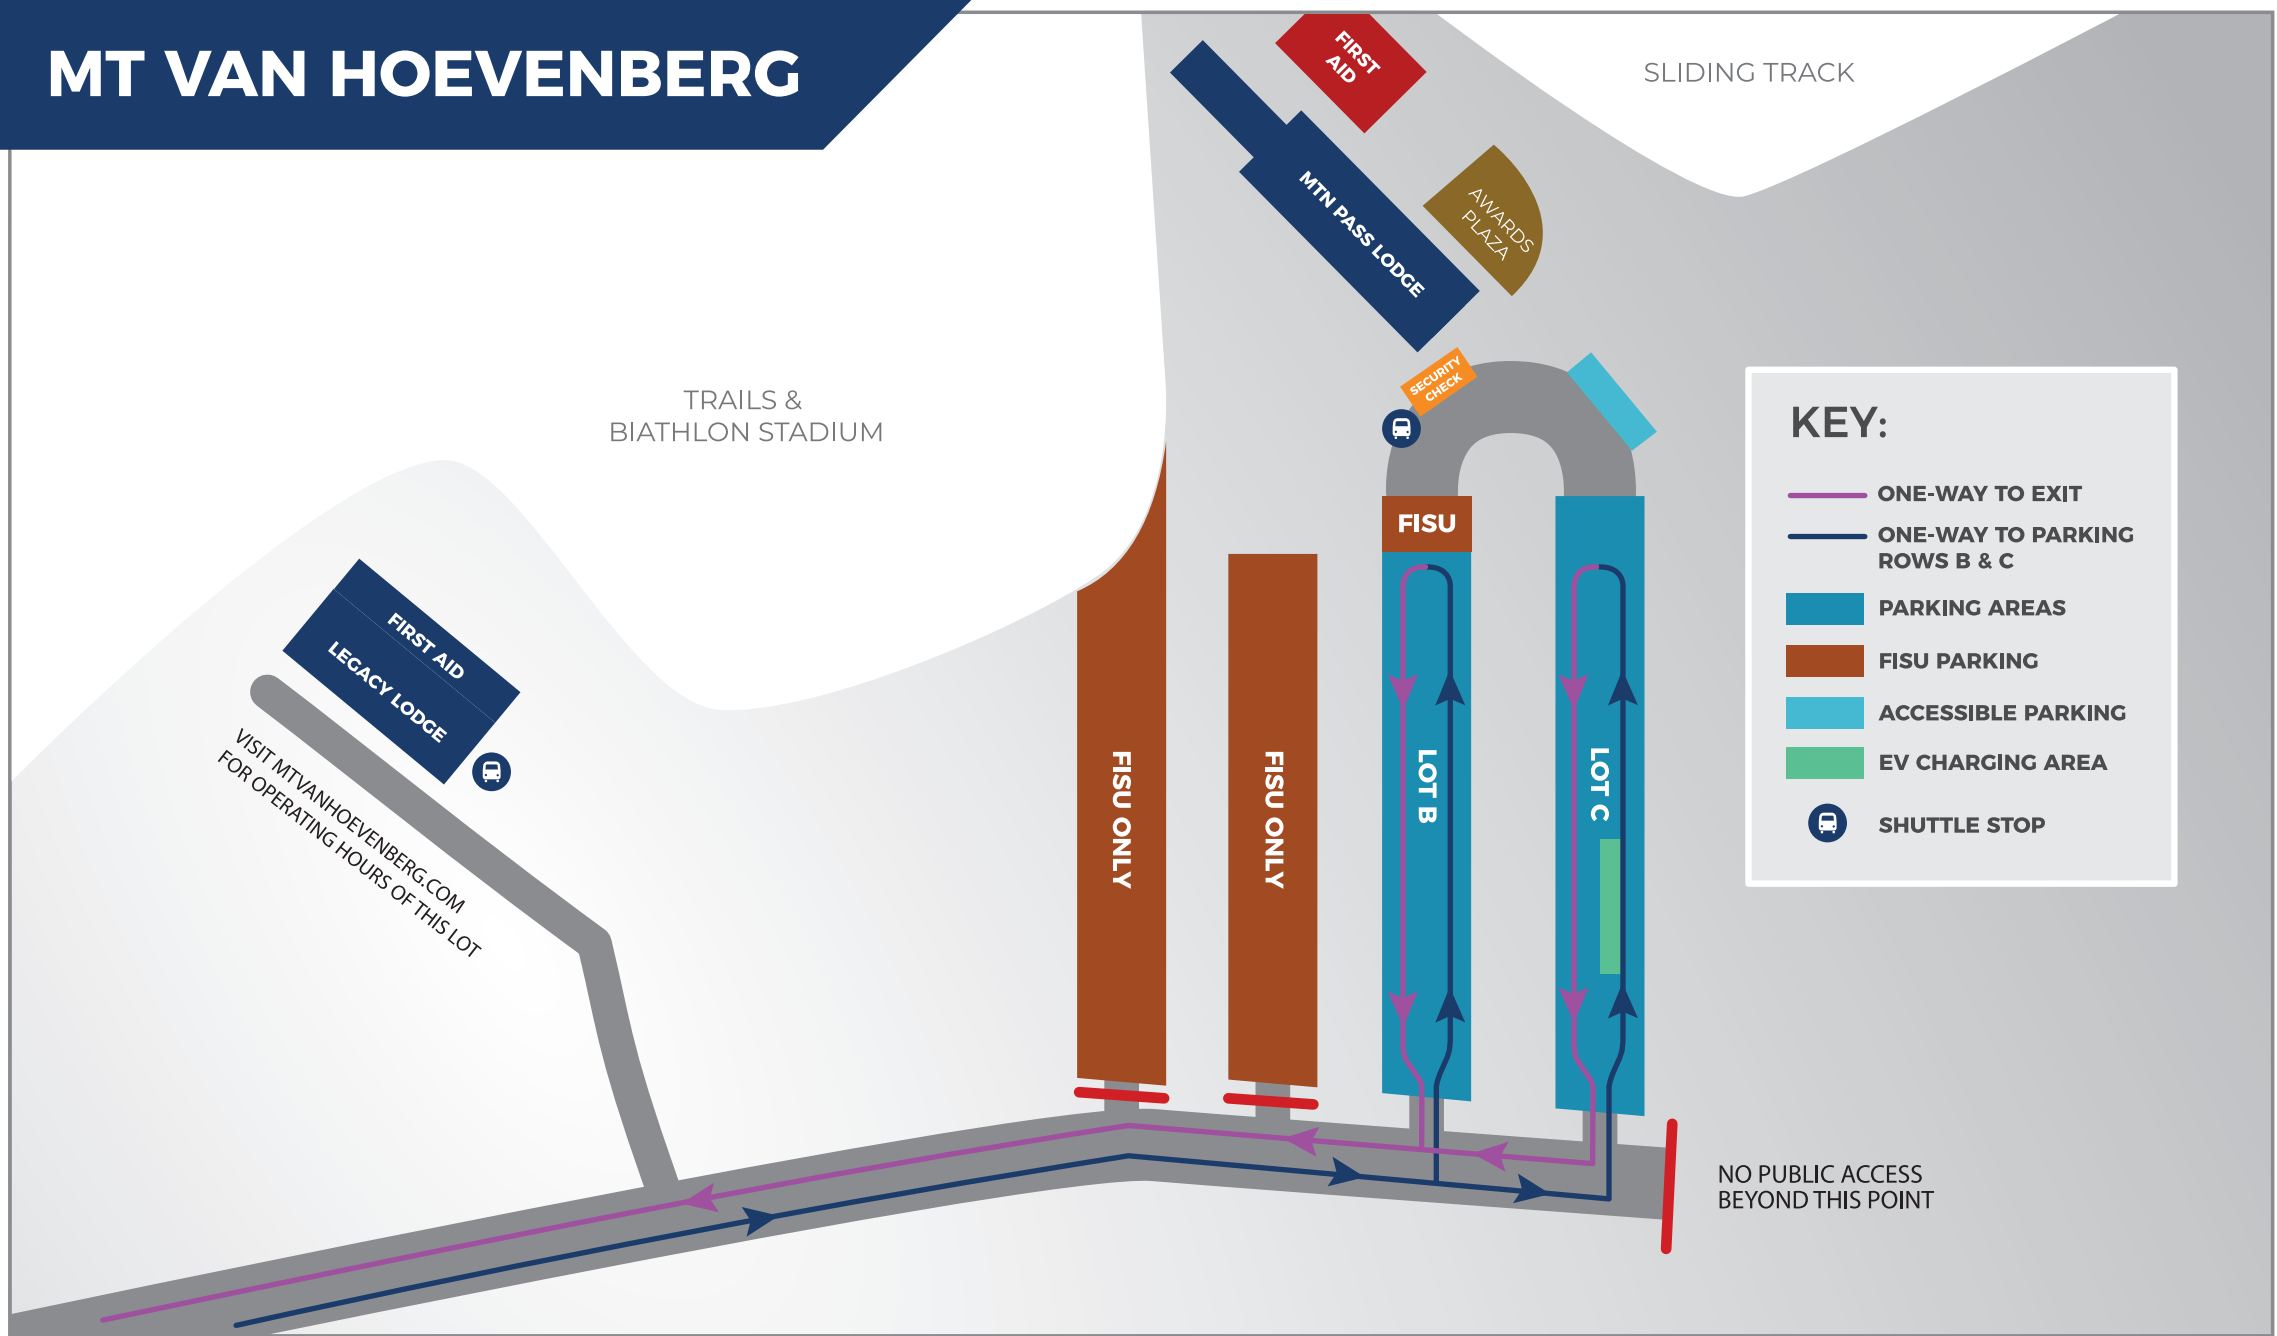

MT VAN HOEVENBERG

TRAILS & BIATHLON STADIUM

SLIDING TRACK

FIRST AID
LEGACY LODGE

VISIT [MTVANHOEVENBERG.COM](http://Mtvanhoevenberg.com)
FOR OPERATING HOURS OF THIS LOT

FIRST AID

MTN PASS LODGE

AWARDS PLAZA

SECURITY CHECK

FISU ONLY

FISU ONLY

FISU
LOT B

LOT C

KEY:

- ONE-WAY TO EXIT
- ONE-WAY TO PARKING ROWS B & C
- PARKING AREAS
- FISU PARKING
- ACCESSIBLE PARKING
- EV CHARGING AREA
- SHUTTLE STOP

NO PUBLIC ACCESS BEYOND THIS POINT