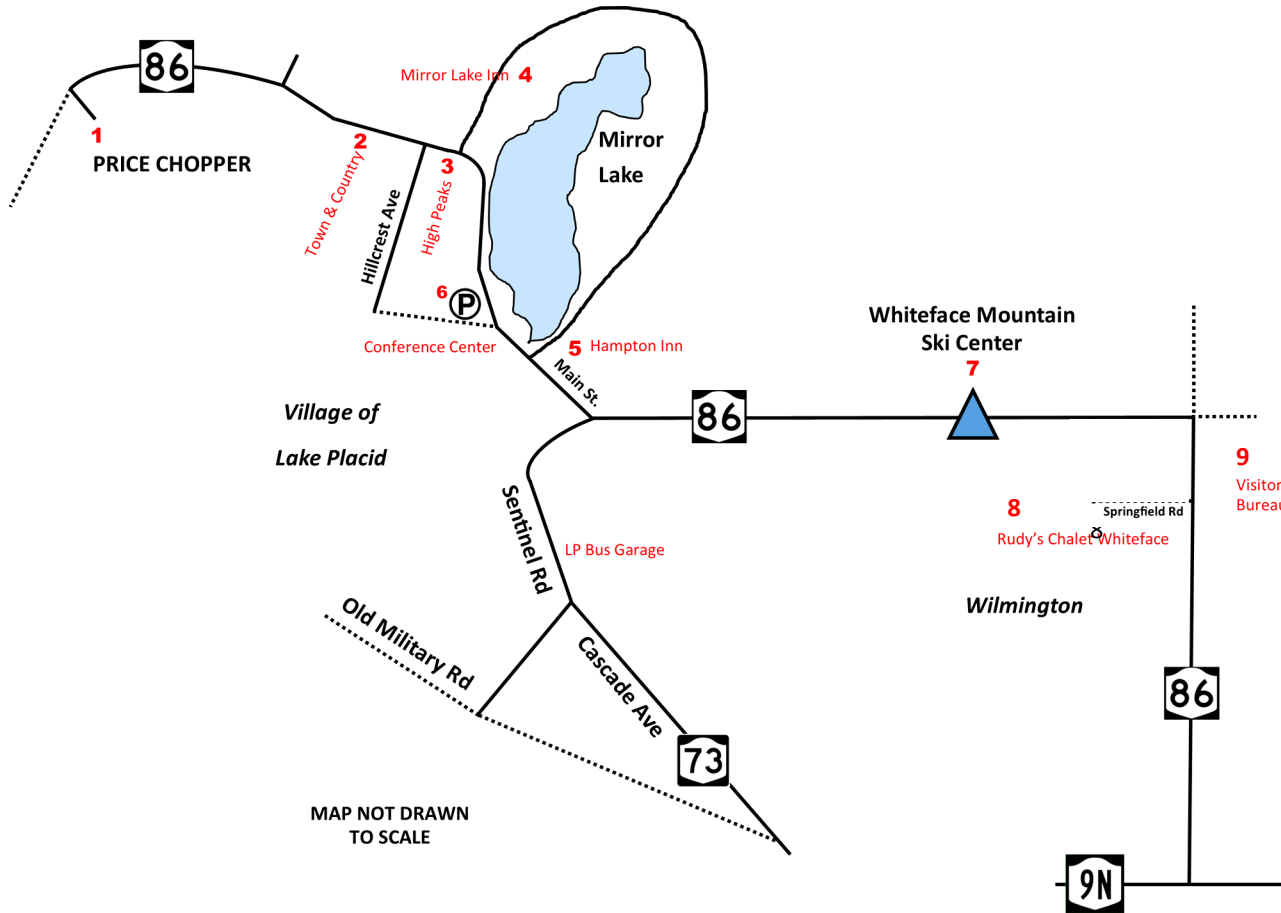

SHUTTLE SERVICE PROVIDED BY

Essex County Public Transportation

PO Box 217

Elizabethtown, NY 12932

(800) 914-9266

www.essexcountyny.gov/transportation

WHITEFACE

OKTOBERFEST
SHUTTLE 2024

SATURDAY, SEPTEMBER 21
30 SUNDAY, SEPTEMBER 22

ADA COMPLIANCE

Buses/Trolleys are fully accessible
to persons with disabilities.